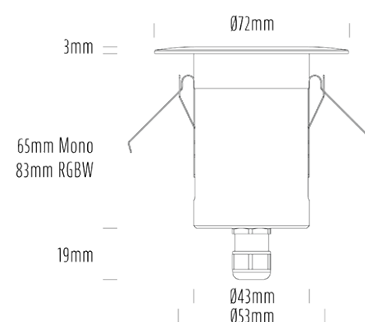

Decklight

SPECIFICATIONS

Product Code	AQL-155
Family	Lumena
Construction Material	CNC Machined & Anodised Aluminium 6061
Cable	1M Aqualux PLUS QuickConnect
IP Rating	IP67
Warranty	5 Year Aqualux Warranty

CONFIGURED OPTIONS

Variant Code	AQL-155-A3X007GNDFQ
Body Colour	Dulux Medium Bronze 9068183K
Control Gear	12~24V AC / 24V DC
Rated Power	7W
Nominal Lumens	420 lm
CCT / Colour	Green 530nm
Optical	DF
CRI	00
Other	AqualuxPLUS QuickConnect
Dimming	Optional 10V PWM (DC)