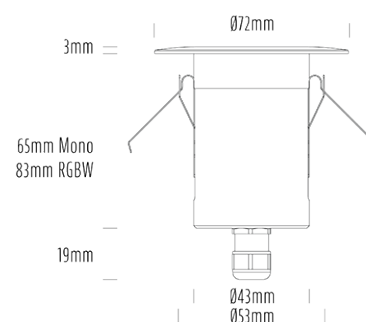

## SPECIFICATIONS

Product Code	AQL-155
Family	Lumena
Construction Material	CNC Machined & Anodised Aluminium 6061
Cable	1M Aqualux PLUS QuickConnect
IP Rating	IP67
Warranty	5 Year Aqualux Warranty

## CONFIGURED OPTIONS

Variant Code	AQL-155-A3X007GN40Q
Body Colour	Dulux Medium Bronze 9068183K
Control Gear	12~24V AC / 24V DC
Rated Power	7W
Nominal Lumens	420 lm
CCT / Colour	Green 530nm
Optical	40
CRI	00
Other	AqualuxPLUS QuickConnect
Dimming	Optional 10V PWM (DC)