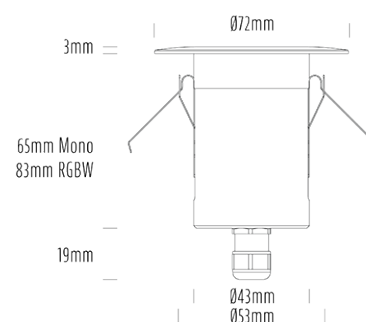

Decklight

SPECIFICATIONS

Product Code	AQL-155
Family	Lumena
Construction Material	CNC Machined & Anodised Aluminium 6061
Cable	1M Aqualux PLUS QuickConnect
IP Rating	IP67
Warranty	5 Year Aqualux Warranty

CONFIGURED OPTIONS

Variant Code	AQL-155-A3X0075725Q
Body Colour	Dulux Medium Bronze 9068183K
Control Gear	12~24V AC / 24V DC
Rated Power	7W
Nominal Lumens	600 lm
CCT / Colour	5700K / 550mA
Optical	25
CRI	80
Other	AqualuxPLUS QuickConnect
Dimming	Optional 10V PWM (DC)