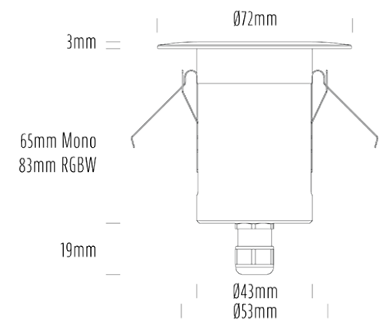

Decklight

SPECIFICATIONS

Product Code	AQL-155
Family	Lumena
Construction Material	CNC Machined & Anodised Aluminium 6061
Cable	1M Aqualux PLUS QuickConnect
IP Rating	IP67
Warranty	5 Year Aqualux Warranty

CONFIGURED OPTIONS

Variant Code	AQL-155-A3D007GN10Q
Body Colour	Dulux Medium Bronze 9068183K
Control Gear	24VAC Triac Dimmable
Rated Power	7W
Nominal Lumens	420 lm
CCT / Colour	Green 530nm
Optical	10
CRI	00
Other	AqualuxPLUS QuickConnect
Dimming	Yes, TRIAC Primary Side