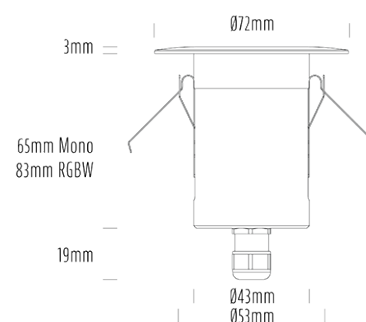

Decklight

SPECIFICATIONS

Product Code	AQL-155
Family	Lumena
Construction Material	CNC Machined & Anodised Aluminium 6061
Cable	1M Aqualux PLUS QuickConnect
IP Rating	IP67
Warranty	5 Year Aqualux Warranty

CONFIGURED OPTIONS

Variant Code	AQL-155-A3D007BUA2Q
Body Colour	Dulux Medium Bronze 9068183K
Control Gear	24VAC Triac Dimmable
Rated Power	7W
Nominal Lumens	160 lm
CCT / Colour	Blue 470nm
Optical	A2
CRI	00
Other	AqualuxPLUS QuickConnect
Dimming	Yes, TRIAC Primary Side