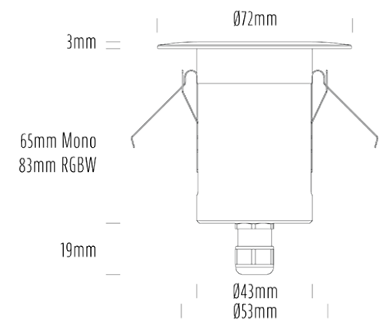

Decklight

SPECIFICATIONS

Product Code	AQL-155
Family	Lumena
Construction Material	CNC Machined & Anodised Aluminium 6061
Cable	1M Aqualux PLUS QuickConnect
IP Rating	IP67
Warranty	5 Year Aqualux Warranty

CONFIGURED OPTIONS

Variant Code	AQL-155-A3D007BU40Q
Body Colour	Dulux Medium Bronze 9068183K
Control Gear	24VAC Triac Dimmable
Rated Power	7W
Nominal Lumens	160 lm
CCT / Colour	Blue 470nm
Optical	40
CRI	00
Other	AqualuxPLUS QuickConnect
Dimming	Yes, TRIAC Primary Side