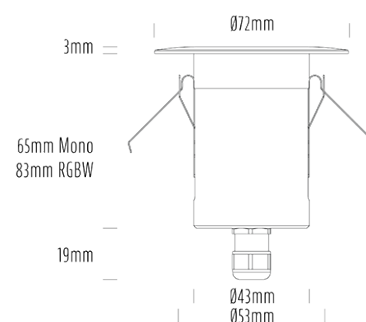

Decklight

SPECIFICATIONS

Product Code	AQL-155
Family	Lumena
Construction Material	CNC Machined & Anodised Aluminium 6061
Cable	1M Aqualux PLUS QuickConnect
IP Rating	IP67
Warranty	5 Year Aqualux Warranty

CONFIGURED OPTIONS

Variant Code	AQL-155-A3D007AMA2Q
Body Colour	Dulux Medium Bronze 9068183K
Control Gear	24VAC Triac Dimmable
Rated Power	7W
Nominal Lumens	320 lm
CCT / Colour	Amber 585nm
Optical	A2
CRI	00
Other	AqualuxPLUS QuickConnect
Dimming	Yes, TRIAC Primary Side