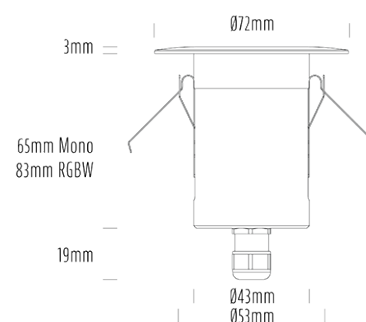

Decklight

SPECIFICATIONS

Product Code	AQL-155
Family	Lumena
Construction Material	CNC Machined & Anodised Aluminium 6061
Cable	1M Aqualux PLUS QuickConnect
IP Rating	IP67
Warranty	5 Year Aqualux Warranty

CONFIGURED OPTIONS

Variant Code	AQL-155-A3D007AMA1Q
Body Colour	Dulux Medium Bronze 9068183K
Control Gear	24VAC Triac Dimmable
Rated Power	7W
Nominal Lumens	320 lm
CCT / Colour	Amber 585nm
Optical	A1
CRI	00
Other	AqualuxPLUS QuickConnect
Dimming	Yes, TRIAC Primary Side