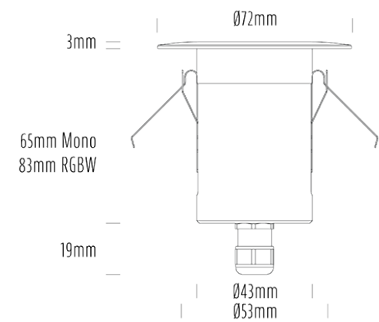

Decklight

SPECIFICATIONS

Product Code	AQL-155
Family	Lumena
Construction Material	CNC Machined & Anodised Aluminium 6061
Cable	1M Aqualux PLUS QuickConnect
IP Rating	IP67
Warranty	5 Year Aqualux Warranty

CONFIGURED OPTIONS

Variant Code	AQL-155-A3D0073025Q
Body Colour	Dulux Medium Bronze 9068183K
Control Gear	24VAC Triac Dimmable
Rated Power	7W
Nominal Lumens	550 lm
CCT / Colour	3000K / 550mA
Optical	25
CRI	90
Other	AqualuxPLUS QuickConnect
Dimming	Yes, TRIAC Primary Side