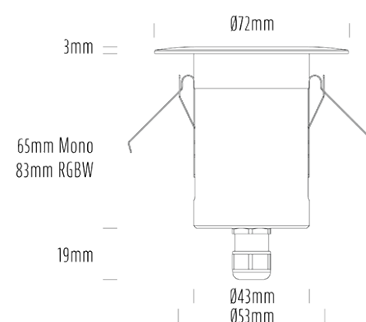

Decklight

SPECIFICATIONS

| | |
|-----------------------|--|
| Product Code | AQL-155 |
| Family | Lumena |
| Construction Material | CNC Machined & Anodised Aluminium 6061 |
| Cable | 1M Aqualux PLUS QuickConnect |
| IP Rating | IP67 |
| Warranty | 5 Year Aqualux Warranty |

CONFIGURED OPTIONS

| | |
|----------------|--------------------------|
| Variant Code | AQL-155-A2X007RD40Q |
| Body Colour | Dulux Black Ace 9069116F |
| Control Gear | 12~24V AC / 24V DC |
| Rated Power | 7W |
| Nominal Lumens | 280 lm |
| CCT / Colour | Red 630nm |
| Optical | 40 |
| CRI | 00 |
| Other | AqualuxPLUS QuickConnect |
| Dimming | Optional 10V PWM (DC) |