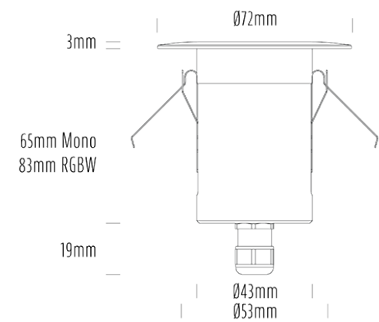

## SPECIFICATIONS

Product Code	AQL-155
Family	Lumena
Construction Material	CNC Machined & Anodised Aluminium 6061
Cable	1M Aqualux PLUS QuickConnect
IP Rating	IP67
Warranty	5 Year Aqualux Warranty

## CONFIGURED OPTIONS

Variant Code	AQL-155-A2X007GNA2Q
Body Colour	Dulux Black Ace 9069116F
Control Gear	12~24V AC / 24V DC
Rated Power	7W
Nominal Lumens	420 lm
CCT / Colour	Green 530nm
Optical	A2
CRI	00
Other	AqualuxPLUS QuickConnect
Dimming	Optional 10V PWM (DC)