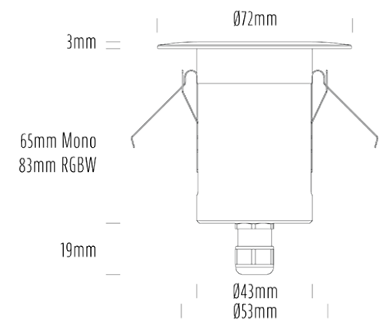

## SPECIFICATIONS

Product Code	AQL-155
Family	Lumena
Construction Material	CNC Machined & Anodised Aluminium 6061
Cable	1M Aqualux PLUS QuickConnect
IP Rating	IP67
Warranty	5 Year Aqualux Warranty

## CONFIGURED OPTIONS

Variant Code	AQL-155-A2X007AM40Q
Body Colour	Dulux Black Ace 9069116F
Control Gear	12~24V AC / 24V DC
Rated Power	7W
Nominal Lumens	320 lm
CCT / Colour	Amber 585nm
Optical	40
CRI	00
Other	AqualuxPLUS QuickConnect
Dimming	Optional 10V PWM (DC)