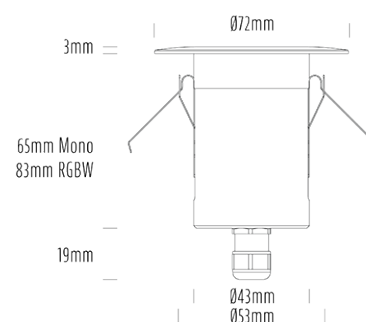

Decklight

SPECIFICATIONS

Product Code	AQL-155
Family	Lumena
Construction Material	CNC Machined & Anodised Aluminium 6061
Cable	1M Aqualux PLUS QuickConnect
IP Rating	IP67
Warranty	5 Year Aqualux Warranty

CONFIGURED OPTIONS

Variant Code	AQL-155-A2X0073025Q
Body Colour	Dulux Black Ace 9069116F
Control Gear	12~24V AC / 24V DC
Rated Power	7W
Nominal Lumens	550 lm
CCT / Colour	3000K / 550mA
Optical	25
CRI	90
Other	AqualuxPLUS QuickConnect
Dimming	Optional 10V PWM (DC)