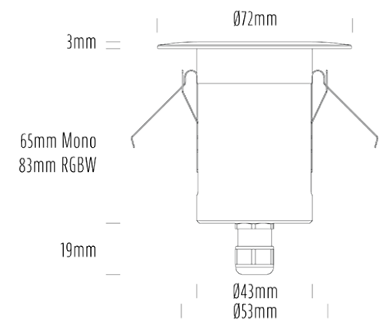

Decklight

SPECIFICATIONS

Product Code	AQL-155
Family	Lumena
Construction Material	CNC Machined & Anodised Aluminium 6061
Cable	1M Aqualux PLUS QuickConnect
IP Rating	IP67
Warranty	5 Year Aqualux Warranty

CONFIGURED OPTIONS

Variant Code	AQL-155-A2X0073010Q
Body Colour	Dulux Black Ace 9069116F
Control Gear	12~24V AC / 24V DC
Rated Power	7W
Nominal Lumens	550 lm
CCT / Colour	3000K / 550mA
Optical	10
CRI	90
Other	AqualuxPLUS QuickConnect
Dimming	Optional 10V PWM (DC)