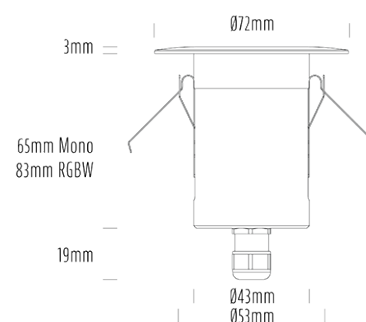

Decklight

SPECIFICATIONS

Product Code	AQL-155
Family	Lumena
Construction Material	CNC Machined & Anodised Aluminium 6061
Cable	1M Aqualux PLUS QuickConnect
IP Rating	IP67
Warranty	5 Year Aqualux Warranty

CONFIGURED OPTIONS

Variant Code	AQL-155-A2X00457A2Q
Body Colour	Dulux Black Ace 9069116F
Control Gear	12~24V AC / 24V DC
Rated Power	4W
Nominal Lumens	320 lm
CCT / Colour	5700K / 300mA
Optical	A2
CRI	80
Other	AqualuxPLUS QuickConnect
Dimming	Optional 10V PWM (DC)