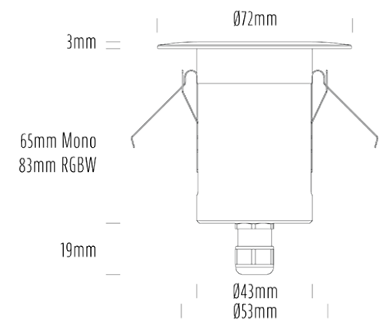

Decklight

SPECIFICATIONS

| | |
|-----------------------|--|
| Product Code | AQL-155 |
| Family | Lumena |
| Construction Material | CNC Machined & Anodised Aluminium 6061 |
| Cable | 1M Aqualux PLUS QuickConnect |
| IP Rating | IP67 |
| Warranty | 5 Year Aqualux Warranty |