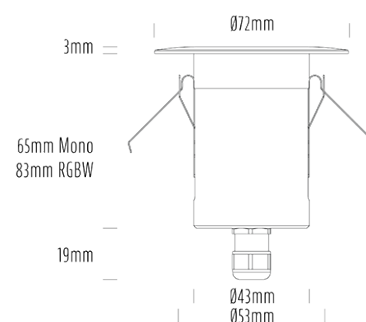

Decklight

SPECIFICATIONS

Product Code	AQL-155
Family	Lumena
Construction Material	CNC Machined & Anodised Aluminium 6061
Cable	1M Aqualux PLUS QuickConnect
IP Rating	IP67
Warranty	5 Year Aqualux Warranty

CONFIGURED OPTIONS

Variant Code	AQL-155-A2X0045740Q
Body Colour	Dulux Black Ace 9069116F
Control Gear	12~24V AC / 24V DC
Rated Power	4W
Nominal Lumens	320 lm
CCT / Colour	5700K / 300mA
Optical	40
CRI	80
Other	AqualuxPLUS QuickConnect
Dimming	Optional 10V PWM (DC)