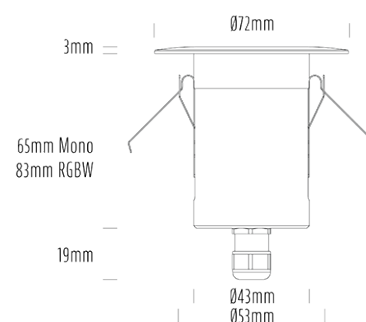

Decklight

SPECIFICATIONS

Product Code	AQL-155
Family	Lumena
Construction Material	CNC Machined & Anodised Aluminium 6061
Cable	1M Aqualux PLUS QuickConnect
IP Rating	IP67
Warranty	5 Year Aqualux Warranty

CONFIGURED OPTIONS

Variant Code	AQL-155-A2X0042740Q
Body Colour	Dulux Black Ace 9069116F
Control Gear	12~24V AC / 24V DC
Rated Power	4W
Nominal Lumens	300 lm
CCT / Colour	2700K / 300mA
Optical	40
CRI	90
Other	AqualuxPLUS QuickConnect
Dimming	Optional 10V PWM (DC)