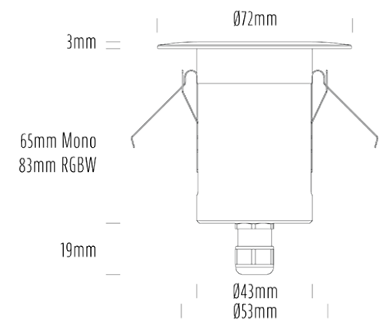

Decklight

SPECIFICATIONS

Product Code	AQL-155
Family	Lumena
Construction Material	CNC Machined & Anodised Aluminium 6061
Cable	1M Aqualux PLUS QuickConnect
IP Rating	IP67
Warranty	5 Year Aqualux Warranty

CONFIGURED OPTIONS

Variant Code	AQL-155-A2D007RDDFQ
Body Colour	Dulux Black Ace 9069116F
Control Gear	24VAC Triac Dimmable
Rated Power	7W
Nominal Lumens	280 lm
CCT / Colour	Red 630nm
Optical	DF
CRI	00
Other	AqualuxPLUS QuickConnect
Dimming	Yes, TRIAC Primary Side