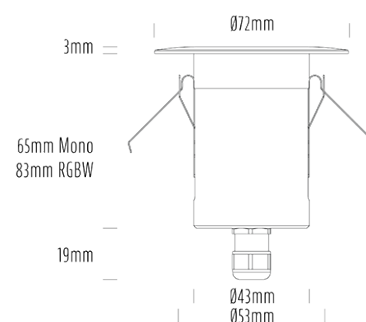

## SPECIFICATIONS

Product Code	AQL-155
Family	Lumena
Construction Material	CNC Machined & Anodised Aluminium 6061
Cable	1M Aqualux PLUS QuickConnect
IP Rating	IP67
Warranty	5 Year Aqualux Warranty

## CONFIGURED OPTIONS

Variant Code	AQL-155-A2D007BU25Q
Body Colour	Dulux Black Ace 9069116F
Control Gear	24VAC Triac Dimmable
Rated Power	7W
Nominal Lumens	160 lm
CCT / Colour	Blue 470nm
Optical	25
CRI	00
Other	AqualuxPLUS QuickConnect
Dimming	Yes, TRIAC Primary Side