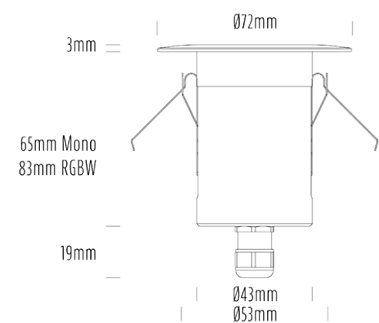

## SPECIFICATIONS

Product Code	AQL-155
Family	Lumena
Construction Material	CNC Machined & Anodised Aluminium 6061
Cable	1M Aqualux PLUS QuickConnect
IP Rating	IP67
Warranty	5 Year Aqualux Warranty

## CONFIGURED OPTIONS

Variant Code	AQL-155-A2D007AMDFQ
Body Colour	Dulux Black Ace 9069116F
Control Gear	24VAC Triac Dimmable
Rated Power	7W
Nominal Lumens	320 lm
CCT / Colour	Amber 585nm
Optical	DF
CRI	00
Other	AqualuxPLUS QuickConnect
Dimming	Yes, TRIAC Primary Side