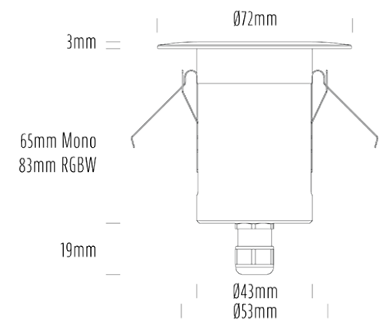

Decklight

SPECIFICATIONS

Product Code	AQL-155
Family	Lumena
Construction Material	CNC Machined & Anodised Aluminium 6061
Cable	1M Aqualux PLUS QuickConnect
IP Rating	IP67
Warranty	5 Year Aqualux Warranty

CONFIGURED OPTIONS

Variant Code	AQL-155-A2D007AMA1Q
Body Colour	Dulux Black Ace 9069116F
Control Gear	24VAC Triac Dimmable
Rated Power	7W
Nominal Lumens	320 lm
CCT / Colour	Amber 585nm
Optical	A1
CRI	00
Other	AqualuxPLUS QuickConnect
Dimming	Yes, TRIAC Primary Side