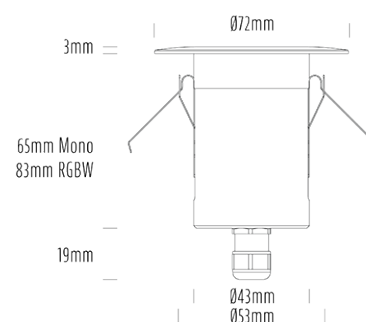

Decklight

SPECIFICATIONS

Product Code	AQL-155
Family	Lumena
Construction Material	CNC Machined & Anodised Aluminium 6061
Cable	1M Aqualux PLUS QuickConnect
IP Rating	IP67
Warranty	5 Year Aqualux Warranty

CONFIGURED OPTIONS

Variant Code	AQL-155-A2D007AM40Q
Body Colour	Dulux Black Ace 9069116F
Control Gear	24VAC Triac Dimmable
Rated Power	7W
Nominal Lumens	320 lm
CCT / Colour	Amber 585nm
Optical	40
CRI	00
Other	AqualuxPLUS QuickConnect
Dimming	Yes, TRIAC Primary Side