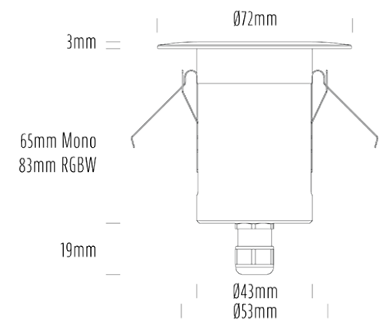

Decklight

SPECIFICATIONS

| | |
|-----------------------|--|
| Product Code | AQL-155 |
| Family | Lumena |
| Construction Material | CNC Machined & Anodised Aluminium 6061 |
| Cable | 1M Aqualux PLUS QuickConnect |
| IP Rating | IP67 |
| Warranty | 5 Year Aqualux Warranty |

CONFIGURED OPTIONS

| | |
|----------------|--------------------------|
| Variant Code | AQL-155-A2D0072740Q |
| Body Colour | Dulux Black Ace 9069116F |
| Control Gear | 24VAC Triac Dimmable |
| Rated Power | 7W |
| Nominal Lumens | 550 lm |
| CCT / Colour | 2700K / 550mA |
| Optical | 40 |
| CRI | 90 |
| Other | AqualuxPLUS QuickConnect |
| Dimming | Yes, TRIAC Primary Side |