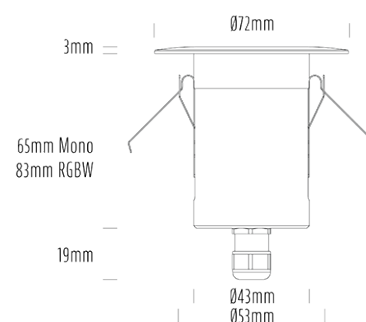

## SPECIFICATIONS

Product Code	AQL-155
Family	Lumena
Construction Material	CNC Machined & Anodised Aluminium 6061
Cable	1M Aqualux PLUS QuickConnect
IP Rating	IP67
Warranty	5 Year Aqualux Warranty

## CONFIGURED OPTIONS

Variant Code	AQL-155-A1X007BUA1Q
Body Colour	Satin Chrome Anodize
Control Gear	12~24V AC / 24V DC
Rated Power	7W
Nominal Lumens	160 lm
CCT / Colour	Blue 470nm
Optical	A1
CRI	00
Other	AqualuxPLUS QuickConnect
Dimming	Optional 10V PWM (DC)