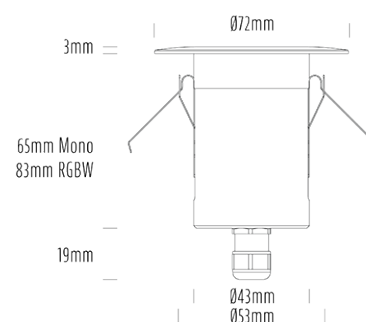

Decklight

SPECIFICATIONS

Product Code	AQL-155
Family	Lumena
Construction Material	CNC Machined & Anodised Aluminium 6061
Cable	1M Aqualux PLUS QuickConnect
IP Rating	IP67
Warranty	5 Year Aqualux Warranty

CONFIGURED OPTIONS

Variant Code	AQL-155-A1X007BU25Q
Body Colour	Satin Chrome Anodize
Control Gear	12~24V AC / 24V DC
Rated Power	7W
Nominal Lumens	160 lm
CCT / Colour	Blue 470nm
Optical	25
CRI	00
Other	AqualuxPLUS QuickConnect
Dimming	Optional 10V PWM (DC)