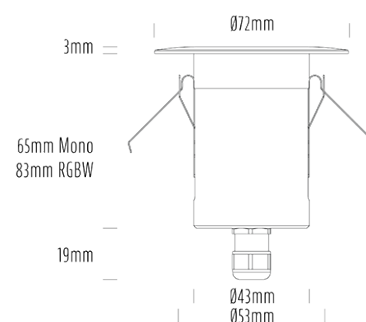

Decklight

SPECIFICATIONS

Product Code	AQL-155
Family	Lumena
Construction Material	CNC Machined & Anodised Aluminium 6061
Cable	1M Aqualux PLUS QuickConnect
IP Rating	IP67
Warranty	5 Year Aqualux Warranty

CONFIGURED OPTIONS

Variant Code	AQL-155-A1X007AMA2Q
Body Colour	Satin Chrome Anodize
Control Gear	12~24V AC / 24V DC
Rated Power	7W
Nominal Lumens	320 lm
CCT / Colour	Amber 585nm
Optical	A2
CRI	00
Other	AqualuxPLUS QuickConnect
Dimming	Optional 10V PWM (DC)