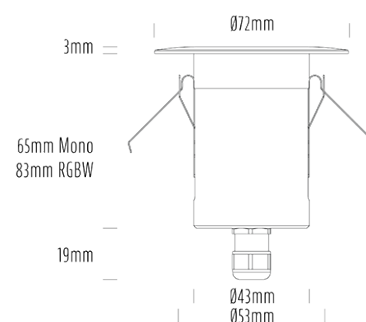

Decklight

SPECIFICATIONS

Product Code	AQL-155
Family	Lumena
Construction Material	CNC Machined & Anodised Aluminium 6061
Cable	1M Aqualux PLUS QuickConnect
IP Rating	IP67
Warranty	5 Year Aqualux Warranty

CONFIGURED OPTIONS

Variant Code	AQL-155-A1X007AM10Q
Body Colour	Satin Chrome Anodize
Control Gear	12~24V AC / 24V DC
Rated Power	7W
Nominal Lumens	320 lm
CCT / Colour	Amber 585nm
Optical	10
CRI	00
Other	AqualuxPLUS QuickConnect
Dimming	Optional 10V PWM (DC)