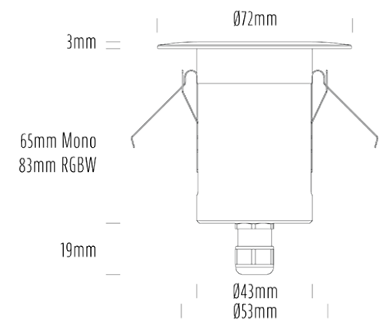

## SPECIFICATIONS

Product Code	AQL-155
Family	Lumena
Construction Material	CNC Machined & Anodised Aluminium 6061
Cable	1M Aqualux PLUS QuickConnect
IP Rating	IP67
Warranty	5 Year Aqualux Warranty

## CONFIGURED OPTIONS

Variant Code	AQL-155-A1X00730A1Q
Body Colour	Satin Chrome Anodize
Control Gear	12~24V AC / 24V DC
Rated Power	7W
Nominal Lumens	550 lm
CCT / Colour	3000K / 550mA
Optical	A1
CRI	90
Other	AqualuxPLUS QuickConnect
Dimming	Optional 10V PWM (DC)