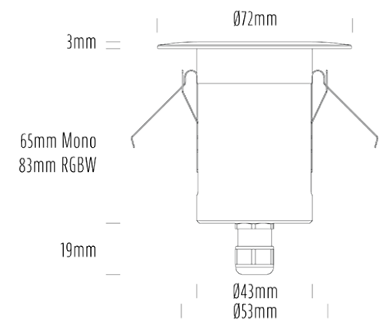

Decklight

SPECIFICATIONS

Product Code	AQL-155
Family	Lumena
Construction Material	CNC Machined & Anodised Aluminium 6061
Cable	1M Aqualux PLUS QuickConnect
IP Rating	IP67
Warranty	5 Year Aqualux Warranty

CONFIGURED OPTIONS

Variant Code	AQL-155-A1X0073025Q
Body Colour	Satin Chrome Anodize
Control Gear	12~24V AC / 24V DC
Rated Power	7W
Nominal Lumens	550 lm
CCT / Colour	3000K / 550mA
Optical	25
CRI	90
Other	AqualuxPLUS QuickConnect
Dimming	Optional 10V PWM (DC)