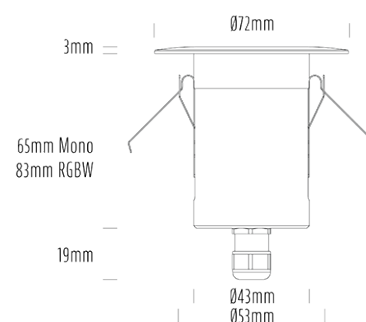

Decklight

SPECIFICATIONS

Product Code	AQL-155
Family	Lumena
Construction Material	CNC Machined & Anodised Aluminium 6061
Cable	1M Aqualux PLUS QuickConnect
IP Rating	IP67
Warranty	5 Year Aqualux Warranty

CONFIGURED OPTIONS

Variant Code	AQL-155-A1X00727A2Q
Body Colour	Satin Chrome Anodize
Control Gear	12~24V AC / 24V DC
Rated Power	7W
Nominal Lumens	550 lm
CCT / Colour	2700K / 550mA
Optical	A2
CRI	90
Other	AqualuxPLUS QuickConnect
Dimming	Optional 10V PWM (DC)