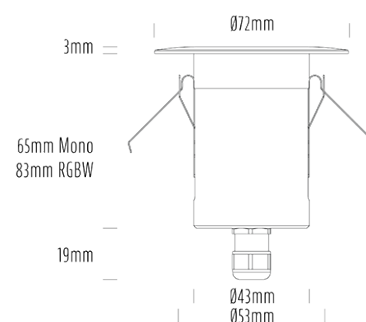

Decklight

SPECIFICATIONS

Product Code	AQL-155
Family	Lumena
Construction Material	CNC Machined & Anodised Aluminium 6061
Cable	1M Aqualux PLUS QuickConnect
IP Rating	IP67
Warranty	5 Year Aqualux Warranty

CONFIGURED OPTIONS

Variant Code	AQL-155-A1X0072740Q
Body Colour	Satin Chrome Anodize
Control Gear	12~24V AC / 24V DC
Rated Power	7W
Nominal Lumens	550 lm
CCT / Colour	2700K / 550mA
Optical	40
CRI	90
Other	AqualuxPLUS QuickConnect
Dimming	Optional 10V PWM (DC)