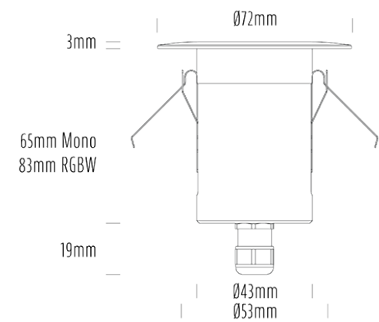

## SPECIFICATIONS

Product Code	AQL-155
Family	Lumena
Construction Material	CNC Machined & Anodised Aluminium 6061
Cable	1M Aqualux PLUS QuickConnect
IP Rating	IP67
Warranty	5 Year Aqualux Warranty

## CONFIGURED OPTIONS

Variant Code	AQL-155-A1X00457A1Q
Body Colour	Satin Chrome Anodize
Control Gear	12~24V AC / 24V DC
Rated Power	4W
Nominal Lumens	320 lm
CCT / Colour	5700K / 300mA
Optical	A1
CRI	80
Other	AqualuxPLUS QuickConnect
Dimming	Optional 10V PWM (DC)