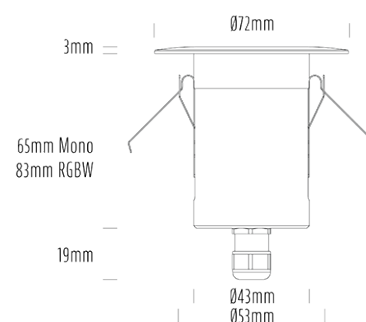

Decklight

SPECIFICATIONS

Product Code	AQL-155
Family	Lumena
Construction Material	CNC Machined & Anodised Aluminium 6061
Cable	1M Aqualux PLUS QuickConnect
IP Rating	IP67
Warranty	5 Year Aqualux Warranty

CONFIGURED OPTIONS

Variant Code	AQL-155-A1X0045710Q
Body Colour	Satin Chrome Anodize
Control Gear	12~24V AC / 24V DC
Rated Power	4W
Nominal Lumens	320 lm
CCT / Colour	5700K / 300mA
Optical	10
CRI	80
Other	AqualuxPLUS QuickConnect
Dimming	Optional 10V PWM (DC)