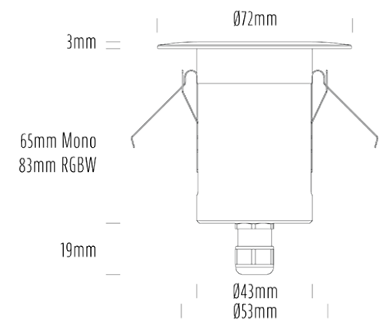

## SPECIFICATIONS

Product Code	AQL-155
Family	Lumena
Construction Material	CNC Machined & Anodised Aluminium 6061
Cable	1M Aqualux PLUS QuickConnect
IP Rating	IP67
Warranty	5 Year Aqualux Warranty

## CONFIGURED OPTIONS

Variant Code	AQL-155-A1D007AMA2Q
Body Colour	Satin Chrome Anodize
Control Gear	24VAC Triac Dimmable
Rated Power	7W
Nominal Lumens	320 lm
CCT / Colour	Amber 585nm
Optical	A2
CRI	00
Other	AqualuxPLUS QuickConnect
Dimming	Yes, TRIAC Primary Side