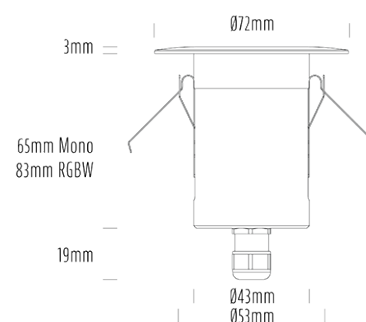

## SPECIFICATIONS

Product Code	AQL-155
Family	Lumena
Construction Material	CNC Machined & Anodised Aluminium 6061
Cable	1M Aqualux PLUS QuickConnect
IP Rating	IP67
Warranty	5 Year Aqualux Warranty

## CONFIGURED OPTIONS

Variant Code	AQL-155-A1D007AM25Q
Body Colour	Satin Chrome Anodize
Control Gear	24VAC Triac Dimmable
Rated Power	7W
Nominal Lumens	320 lm
CCT / Colour	Amber 585nm
Optical	25
CRI	00
Other	AqualuxPLUS QuickConnect
Dimming	Yes, TRIAC Primary Side