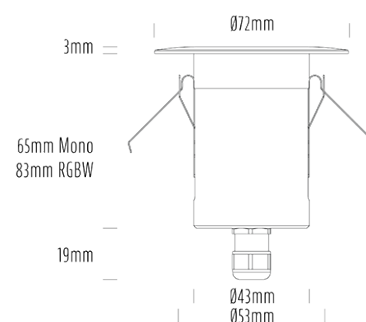

Decklight

SPECIFICATIONS

Product Code	AQL-155
Family	Lumena
Construction Material	CNC Machined & Anodised Aluminium 6061
Cable	1M Aqualux PLUS QuickConnect
IP Rating	IP67
Warranty	5 Year Aqualux Warranty

CONFIGURED OPTIONS

Variant Code	AQL-155-A1D00757DFQ
Body Colour	Satin Chrome Anodize
Control Gear	24VAC Triac Dimmable
Rated Power	7W
Nominal Lumens	600 lm
CCT / Colour	5700K / 550mA
Optical	DF
CRI	80
Other	AqualuxPLUS QuickConnect
Dimming	Yes, TRIAC Primary Side