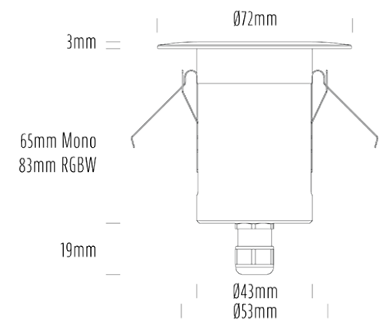

Decklight

SPECIFICATIONS

Product Code	AQL-155
Family	Lumena
Construction Material	CNC Machined & Anodised Aluminium 6061
Cable	1M Aqualux PLUS QuickConnect
IP Rating	IP67
Warranty	5 Year Aqualux Warranty

CONFIGURED OPTIONS

Variant Code	AQL-155-A1D0072740Q
Body Colour	Satin Chrome Anodize
Control Gear	24VAC Triac Dimmable
Rated Power	7W
Nominal Lumens	550 lm
CCT / Colour	2700K / 550mA
Optical	40
CRI	90
Other	AqualuxPLUS QuickConnect
Dimming	Yes, TRIAC Primary Side