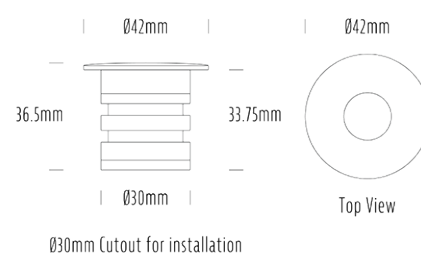

Micro Uplight

SPECIFICATIONS

| | |
|-----------------------|--|
| Product Code | AQL-152 |
| Family | Lumena |
| Construction Material | Solid Cast Brass, CNC Machined Aluminium |
| IP Rating | IP67 |
| Warranty | 5 Year Aqualux Warranty |