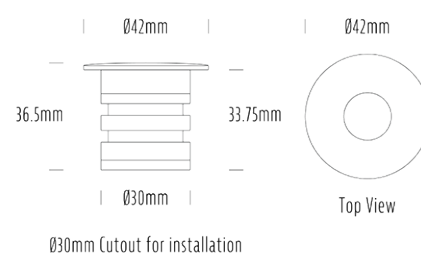

## SPECIFICATIONS

|                       |  |
|-----------------------|--|
| Product Code          | AQL-152                                  |
| Family                | Lumena                                   |
| Construction Material | Solid Cast Brass, CNC Machined Aluminium |
| IP Rating             | IP67                                     |
| Warranty              | 5 Year Aqualux Warranty                  |