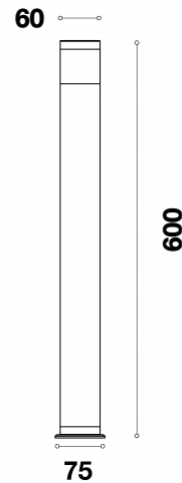

AQL-136 Surface Mount Bollard / 600mm

CONFIGURED OPTIONS

ORDER CODE	AQL-136-SC-X12WDC
FINISH OPTION	Satin Chrome
OPTICAL OPTION	Diffuse (Clear)
LED OPTION	X12 LED (550lmn)
LED COLOR	Warm White (3000K)

SPECIFICATIONS

PRODUCT CODE	AQL-136
FAMILY	Lumena
OPTIC OPTIONS	Diffuse (Clear)
FINISH OPTIONS	Satin Chrome, Matt Black
LAMP OPTIONS	X12 LED (550lmn)
LED COLORS	Warm White (3000K)
CONSTRUCTION	CNC Machined & Anodised Aluminium 6061
CABLE	900mm Aqualux 2-Core Silicone / PTFE Cable
ELECTRICAL	12V ~ 24V AC / 15V ~ 24V DC MultiSource Driver
WARRANTY	3 Year Construction, 3 Year Electrical
IP RATING	IP65
NOTES	