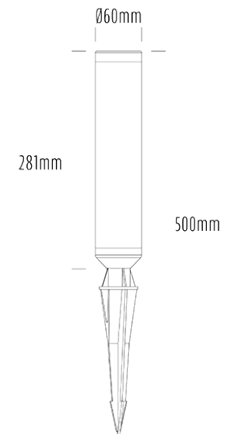

Spike Uplight

SPECIFICATIONS

| | |
|-----------------------|--|
| Product Code | AQL-132 |
| Family | Lumena |
| Construction Material | CNC Machined & Anodised Aluminium 6061, CNC Machined Aluminium |
| Cable | 1M Aqualux PLUS QuickConnect |
| IP Rating | IP67 |
| Warranty | 5 Year Aqualux Warranty |

INTRODUCTION

High Powered spike uplight. 20W LED

CONFIGURED OPTIONS

| | |
|----------------|------------------------------|
| Variant Code | AQL-132-A3B0203038Q |
| Body Colour | Dulux Medium Bronze 9068183K |
| Control Gear | 24V DC |
| Rated Power | 20W |
| Nominal Lumens | 2050 lm |
| CCT / Colour | 3000K / 1000mA |
| Optical | 38 |
| CRI | 90 |
| Other | AqualuxPLUS QuickConnect |
| Dimming | PWM 10V Dimming |