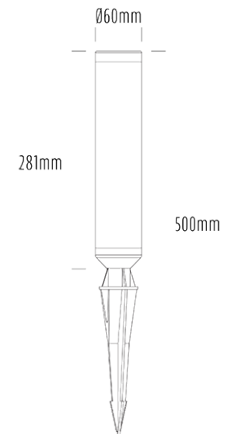

Spike Uplight

SPECIFICATIONS

| | |
|-----------------------|--|
| Product Code | AQL-132 |
| Family | Lumena |
| Construction Material | CNC Machined & Anodised Aluminium 6061, CNC Machined Aluminium |
| Cable | 1M Aqualux PLUS QuickConnect |
| IP Rating | IP67 |
| Warranty | 5 Year Aqualux Warranty |

INTRODUCTION

High Powered spike uplight. 20W LED

CONFIGURED OPTIONS

| | |
|----------------|--------------------------|
| Variant Code | AQL-132-A2B0203038Q |
| Body Colour | Dulux Black Ace 9069116F |
| Control Gear | 24V DC |
| Rated Power | 20W |
| Nominal Lumens | 2050 lm |
| CCT / Colour | 3000K / 1000mA |
| Optical | 38 |
| CRI | 90 |
| Other | AqualuxPLUS QuickConnect |
| Dimming | PWM 10V Dimming |