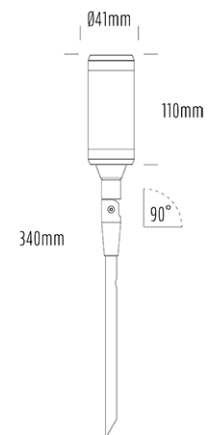

Adjustable Uplight

SPECIFICATIONS

Product Code	AQL-115
Family	Lumena
Construction Material	CNC Machined & Anodised Aluminium 6061
Cable	1m Quick Connect Tail with Y-Adapter
IP Rating	IP67
Warranty	5 Year Aqualux Warranty

CONFIGURED OPTIONS

Variant Code	AQL-115-A3X0075710Q
Body Colour	Dulux Medium Bronze 9068183K
Control Gear	12~24V AC / 24V DC
Rated Power	7W
Nominal Lumens	600 lm
CCT / Colour	5700K / 550mA
Optical	10
CRI	80
Other	AqualuxPLUS QuickConnect
Dimming	Optional 10V PWM (DC)