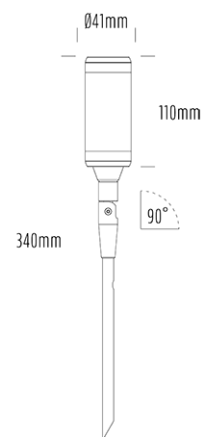

Adjustable Uplight

SPECIFICATIONS

Product Code	AQL-115
Family	Lumena
Construction Material	CNC Machined & Anodised Aluminium 6061
Cable	1m Quick Connect Tail with Y-Adapter
IP Rating	IP67
Warranty	5 Year Aqualux Warranty

CONFIGURED OPTIONS

Variant Code	AQL-115-A3X0073025Q
Body Colour	Dulux Medium Bronze 9068183K
Control Gear	12~24V AC / 24V DC
Rated Power	7W
Nominal Lumens	550 lm
CCT / Colour	3000K / 550mA
Optical	25
CRI	90
Other	AqualuxPLUS QuickConnect
Dimming	Optional 10V PWM (DC)