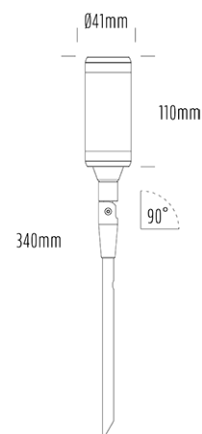

Adjustable Uplight

SPECIFICATIONS

Product Code	AQL-115
Family	Lumena
Construction Material	CNC Machined & Anodised Aluminium 6061
Cable	1m Quick Connect Tail with Y-Adapter
IP Rating	IP67
Warranty	5 Year Aqualux Warranty

CONFIGURED OPTIONS

Variant Code	AQL-115-A3X0072740Q
Body Colour	Dulux Medium Bronze 9068183K
Control Gear	12~24V AC / 24V DC
Rated Power	7W
Nominal Lumens	550 lm
CCT / Colour	2700K / 550mA
Optical	40
CRI	90
Other	AqualuxPLUS QuickConnect
Dimming	Optional 10V PWM (DC)