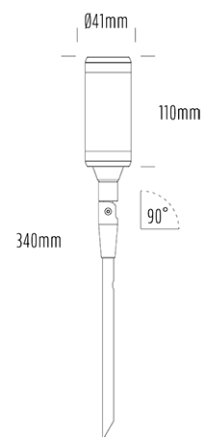

## SPECIFICATIONS

Product Code	AQL-115
Family	Lumena
Construction Material	CNC Machined & Anodised Aluminium 6061
Cable	1m Quick Connect Tail with Y-Adapter
IP Rating	IP67
Warranty	5 Year Aqualux Warranty

## CONFIGURED OPTIONS

Variant Code	AQL-115-A3D0042740Q
Body Colour	Dulux Medium Bronze 9068183K
Control Gear	24VAC Triac Dimmable
Rated Power	4W
Nominal Lumens	300 lm
CCT / Colour	2700K / 300mA
Optical	40
CRI	90
Other	AqualuxPLUS QuickConnect
Dimming	Yes, TRIAC Primary Side