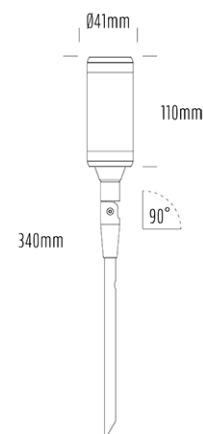

Adjustable Uplight

SPECIFICATIONS

Product Code	AQL-115
Family	Lumena
Construction Material	CNC Machined & Anodised Aluminium 6061
Cable	1m Quick Connect Tail with Y-Adapter
IP Rating	IP67
Warranty	5 Year Aqualux Warranty

CONFIGURED OPTIONS

Variant Code	AQL-115-A2X0073040Q
Body Colour	Dulux Black Ace 9069116F
Control Gear	12~24V AC / 24V DC
Rated Power	7W
Nominal Lumens	550 lm
CCT / Colour	3000K / 550mA
Optical	40
CRI	90
Other	AqualuxPLUS QuickConnect
Dimming	Optional 10V PWM (DC)