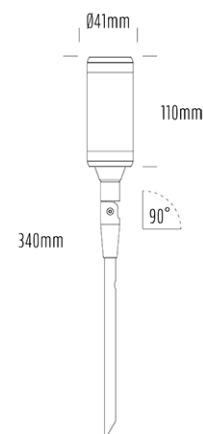

## SPECIFICATIONS

Product Code	AQL-115
Family	Lumena
Construction Material	CNC Machined & Anodised Aluminium 6061
Cable	1m Quick Connect Tail with Y-Adapter
IP Rating	IP67
Warranty	5 Year Aqualux Warranty

## CONFIGURED OPTIONS

Variant Code	AQL-115-A2D007BU25Q
Body Colour	Dulux Black Ace 9069116F
Control Gear	24VAC Triac Dimmable
Rated Power	7W
Nominal Lumens	160 lm
CCT / Colour	Blue 470nm
Optical	25
CRI	00
Other	AqualuxPLUS QuickConnect
Dimming	Yes, TRIAC Primary Side