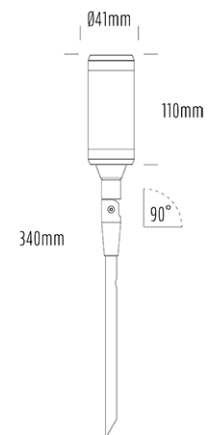

Adjustable Uplight

SPECIFICATIONS

Product Code	AQL-115
Family	Lumena
Construction Material	CNC Machined & Anodised Aluminium 6061
Cable	1m Quick Connect Tail with Y-Adapter
IP Rating	IP67
Warranty	5 Year Aqualux Warranty

CONFIGURED OPTIONS

Variant Code	AQL-115-A2D0043010Q
Body Colour	Dulux Black Ace 9069116F
Control Gear	24VAC Triac Dimmable
Rated Power	4W
Nominal Lumens	300 lm
CCT / Colour	3000K / 300mA
Optical	10
CRI	90
Other	AqualuxPLUS QuickConnect
Dimming	Yes, TRIAC Primary Side